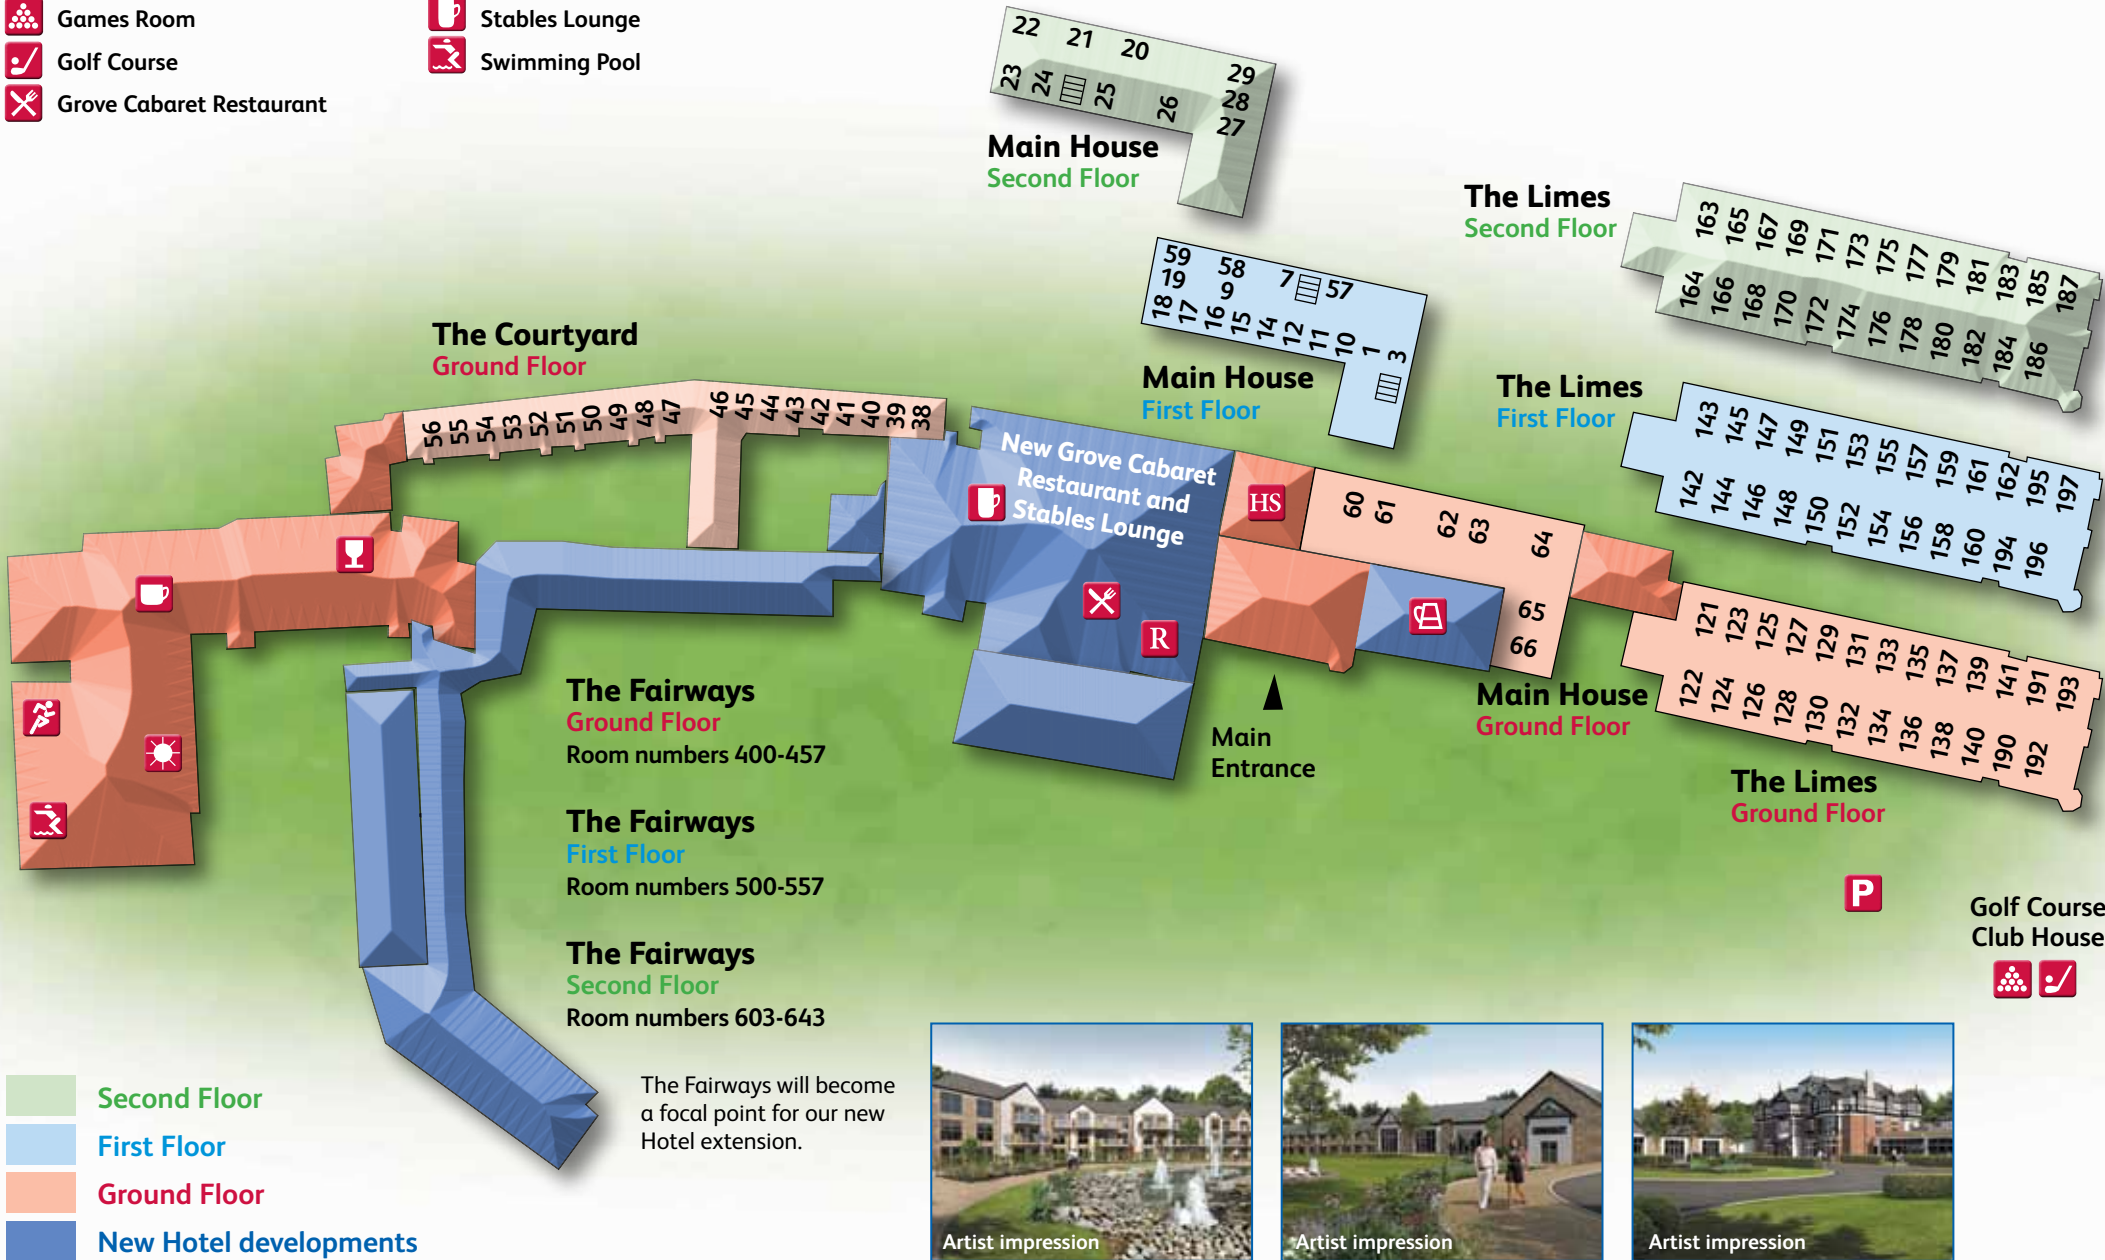

ALVASTON HALL

-  Beauty Salon
-  Parking
-  Cheshire Barn
-  Fountain Bar
-  Games Room
-  Golf Course
-  Grove Cabaret Restaurant

-  Gymnasium
-  Holiday Shop
-  Leisure Club
-  Reception
-  Stables Lounge
-  Swimming Pool

The Fairways will become a focal point for our new Hotel extension.

-  Golf Course Club House
- 
- 