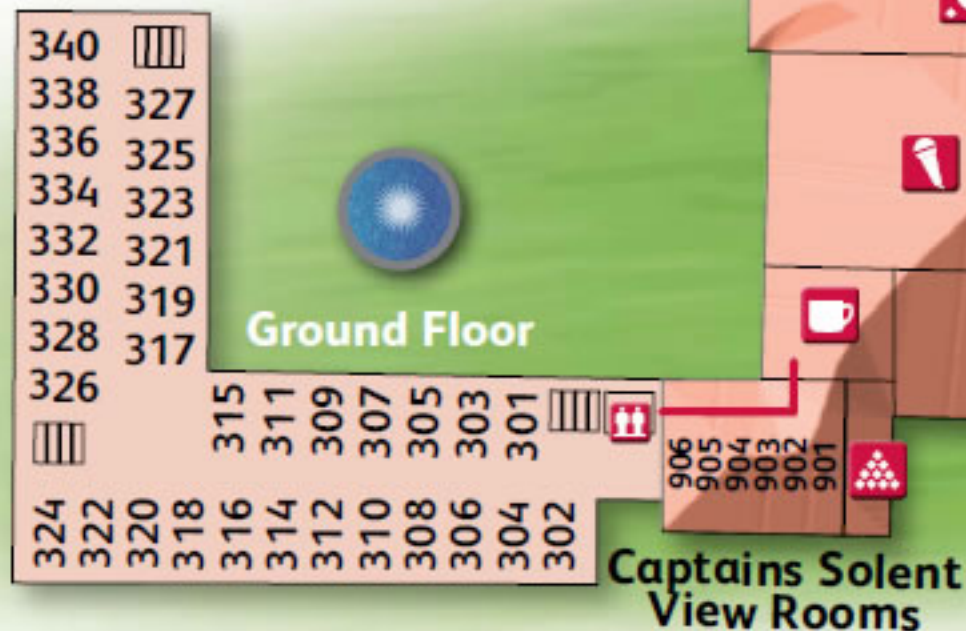

The Views South Bedrooms

Second Floor

- Second Floor
- First Floor
- Ground Floor

Mews

Garden Chalet Suites

First Floor No Lift

Ground Floor

- Admirals Club
- Beauty Salon
- Captain's Snug - Snooker and Darts
- Car Park
- Coffee Shop
- Four Tides Restaurant
- Indoor Bowls
- Leisure Club and Pool
- Lifts
- Lobby Bar
- Reception
- Solent Lounge and Bars

The Views North Bedrooms

Even numbers have a seaview

Second Floor

First Floor

Ground Floor

First Floor

Hollywood Royale Parking

Ledge House Bedrooms

1st Floor No Lift

2nd Floor No Lift

PAVILION

Royale Parking

Ground Floor

Captains Solent View Rooms

Beach

BEMBRIDGE COAST