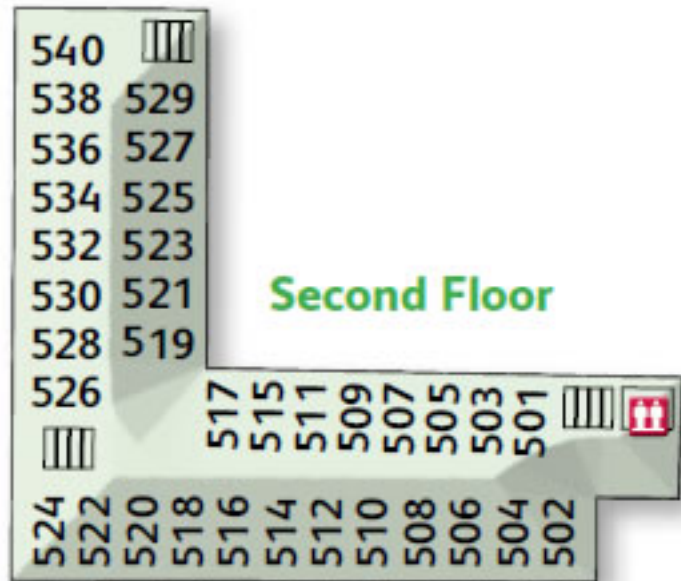

The Views South Bedrooms

Second Floor

- Second Floor
- First Floor
- Ground Floor

Mews

Garden Chalet Suites

First Floor No Lift

Ground Floor

- Admirals Club
- Beauty Salon
- Captain's Snug - Snooker and Darts
- Car Park
- Coffee Shop
- Four Tides Restaurant
- Indoor Bowls
- Leisure Club and Pool
- Lifts
- Lobby Bar
- Reception
- Solent Lounge and Bars

The Views North Bedrooms

Even numbers have a seaview

Second Floor

First Floor

Ground Floor

First Floor

Hollywood Royale Parking

Ledge House Bedrooms