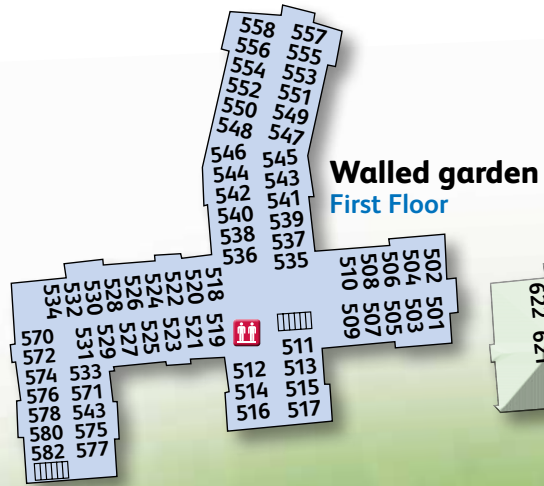

- Second Floor
- First Floor
- Ground Floor
- Lower Ground Floor 1
- Lower Ground Floor 2

Lakes and Gardens

Historic Room Names

- A** Garden Room
- B** Capability Brown
- C** Viscount Bridport
- D** Sir John Soane
- E** Windwhistle Ridge
- F** Somerset Room
- G** James Fry Suite
- H** Westport Lodge
- I** Lord Nelson
- J** Hudson Taylor
- K** Purtington Suite
- L** Rose Room

- Balcony Bar & Lounge
- Beauty Salon
- Granary Restaurant
- Games Room
- Gift Shop
- Gymnasium
- Hamiltons Tea Room
- Holiday Shop
- Library
- Lift
- Parking
- Pavillion Bar & Cabaret Venue
- Reception
- St. Cricket Church
- Swimming Pool
- Terrace Bar
- Tree Tops Restaurant