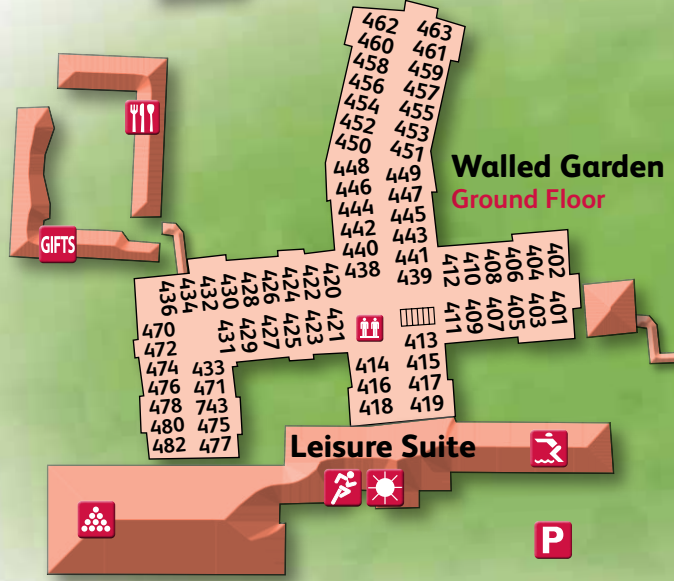

- Second Floor
- First Floor
- Ground Floor
- Lower Ground Floor 1
- Lower Ground Floor 2

Lakes and Gardens

Historic Room Names

- A** Garden Room
- B** Capability Brown
- C** Viscount Bridport
- D** Sir John Soane
- E** Windwhistle Ridge
- F** Somerset Room
- G** James Fry Suite
- H** Westport Lodge
- I** Lord Nelson
- J** Hudson Taylor
- K** Purtington Suite
- L** Rose Room

- Balcony Bar & Lounge
- Beauty Salon
- Granary Restaurant
- Games Room
- Gift Shop
- Gymnasium
- Hamiltons Tea Room
- Holiday Shop
- Library
- Lift
- Parking
- Pavillion Bar & Cabaret Venue
- Reception
- St. Cricket Church
- Swimming Pool
- Terrace Bar
- Tree Tops Restaurant