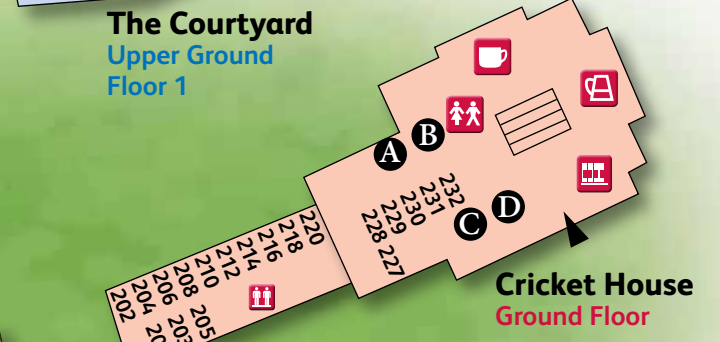

- Second Floor
- First Floor
- Ground Floor
- Lower Ground Floor 1
- Lower Ground Floor 2

Lakes and Gardens

Historic Room Names

- A** Garden Room
- B** Capability Brown
- C** Viscount Bridport
- D** Sir John Soane
- E** Windwhistle Ridge
- F** Somerset Room
- G** James Fry Suite
- H** Westport Lodge
- I** Lord Nelson
- J** Hudson Taylor
- K** Purtington Suite
- L** Rose Room

- Balcony Bar & Lounge
- Beauty Salon
- Granary Restaurant
- Games Room
- Gift Shop
- Gymnasium
- Hamiltons Tea Room
- Holiday Shop
- Library
- Lift
- Parking
- Pavillion Bar & Cabaret Venue
- Reception
- St. Cricket Church
- Swimming Pool
- Terrace Bar
- Tree Tops Restaurant