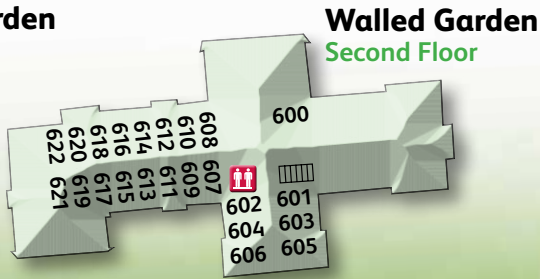

- Second Floor
- First Floor
- Ground Floor
- Lower Ground Floor 1
- Lower Ground Floor 2

Lakes and Gardens

Historic Room Names

- A** Garden Room
- B** Capability Brown
- C** Viscount Bridport
- D** Sir John Soane
- E** Windwhistle Ridge
- F** Somerset Room
- G** James Fry Suite
- H** Westport Lodge
- I** Lord Nelson
- J** Hudson Taylor
- K** Purtington Suite
- L** Rose Room