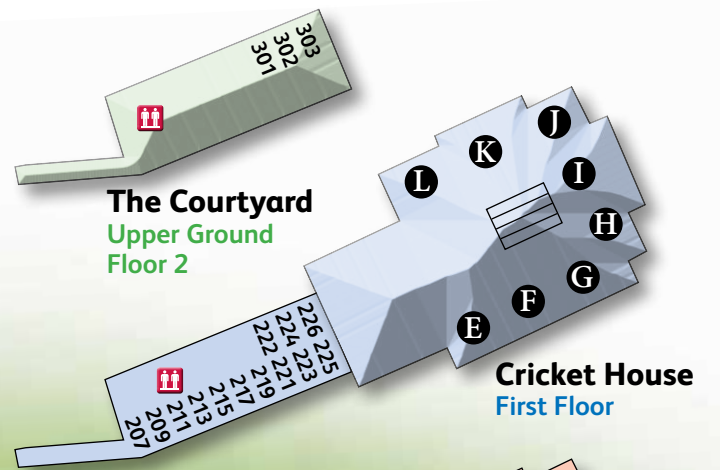

- Second Floor
- First Floor
- Ground Floor
- Lower Ground Floor 1
- Lower Ground Floor 2

Lakes and Gardens

Historic Room Names

- A** Garden Room
- B** Capability Brown
- C** Viscount Bridport
- D** Sir John Soane
- E** Windwhistle Ridge
- F** Somerset Room
- G** James Fry Suite
- H** Westport Lodge
- I** Lord Nelson
- J** Hudson Taylor
- K** Purtington Suite
- L** Rose Room

- Balcony Bar & Lounge
- Beauty Salon
- Granary Restaurant
- Games Room
- Gift Shop
- Gymnasium
- Hamiltons Tea Room
- Holiday Shop
- Library
- Lift
- Parking
- Pavillion Bar & Cabaret Venue
- Reception
- St. Cricket Church
- Swimming Pool
- Terrace Bar
- Tree Tops Restaurant