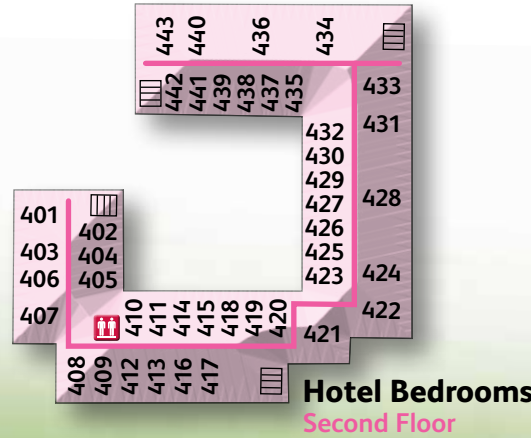

LITTLECOTE HOUSE

- Second Floor
- First Floor
- Ground Floor
- Lower Ground Floor

Littlecote House
First Floor

Littlecote House
Ground Floor

- 1 - The Wills Room
- 2 - The Ramsbury Suite
- 3 - The De Calston Room
- 4 - The Aldbourne Suite
- 5 - The Berkshire Suite
- 6 - The Marlborough Suite
- 7 - The Cromwell Room

Historic Rooms

- A** Darrell Room
- B** Tudor Room
- C** Stuart Room
- D** Queen Elizabeth Suite
- E** Jane Seymour Room
- F** Henry VIII Room
- G** Leybourne Room
- H** Regency Room
- I** Boudoir Room
- J** Popham Room
- K** William of Orange Room
- L** Queen Anne Room

Hotel Bedrooms
Second Floor

Hotel Bedrooms
First Floor

Hotel Bedrooms
Ground Floor

Hotel Bedrooms
Lower Ground Floor

- Chapel
- Chinese Lounge
- Craft Shops
- Gift Shop
- Holiday Shop
- Kennet Suite Bar & Entertainment Theatre