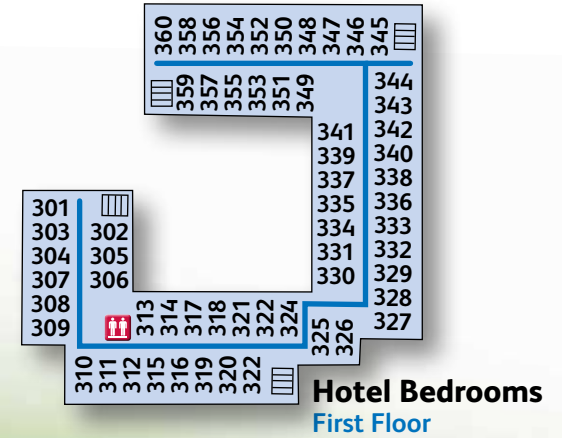

LITTLECOTE HOUSE

- Second Floor
- First Floor
- Ground Floor
- Lower Ground Floor

Littlecote House
First Floor

Littlecote House
Ground Floor

- 1 - The Wills Room
- 2 - The Ramsbury Suite
- 3 - The De Calston Room
- 4 - The Aldbourne Suite
- 5 - The Berkshire Suite
- 6 - The Marlborough Suite
- 7 - The Cromwell Room

Historic Rooms

- A** Darrell Room
- B** Tudor Room
- C** Stuart Room
- D** Queen Elizabeth Suite
- E** Jane Seymour Room
- F** Henry VIII Room
- G** Leybourne Room
- H** Regency Room
- I** Boudoir Room
- J** Popham Room
- K** William of Orange Room
- L** Queen Anne Room

Hotel Bedrooms
Second Floor

Hotel Bedrooms
First Floor

Hotel Bedrooms
Ground Floor

Hotel Bedrooms
Lower Ground Floor

- Chapel
- Chinese Lounge
- Craft Shops
- Gift Shop
- Holiday Shop
- Kennet Suite Bar & Entertainment Theatre