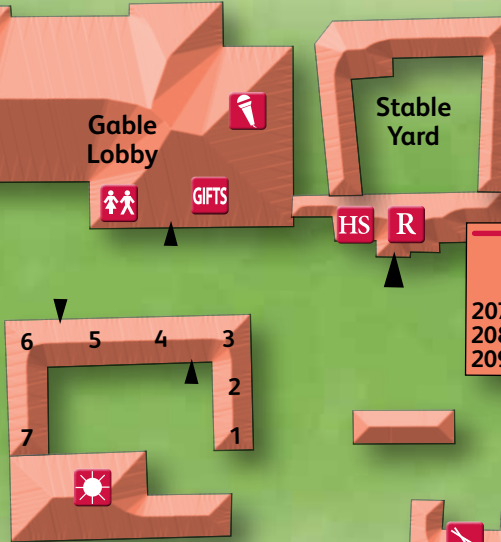

LITTLECOTE HOUSE

- Second Floor
- First Floor
- Ground Floor
- Lower Ground Floor

Littlecote House
First Floor

Littlecote House
Ground Floor

- 1 - The Wills Room
- 2 - The Ramsbury Suite
- 3 - The De Calston Room
- 4 - The Aldbourne Suite
- 5 - The Berkshire Suite
- 6 - The Marlborough Suite
- 7 - The Cromwell Room

Historic Rooms

- A** Darrell Room
- B** Tudor Room
- C** Stuart Room
- D** Queen Elizabeth Suite
- E** Jane Seymour Room
- F** Henry VIII Room
- G** Leybourne Room
- H** Regency Room
- I** Boudoir Room
- J** Popham Room
- K** William of Orange Room
- L** Queen Anne Room

Hotel Bedrooms
Second Floor

Hotel Bedrooms
First Floor

Hotel Bedrooms
Ground Floor

Hotel Bedrooms
Lower Ground Floor

- Chapel
- Chinese Lounge
- Craft Shops
- Gift Shop
- Holiday Shop
- Kennet Suite Bar & Entertainment Theatre

- Leisure Club - (Indoor Pool, Spa Pool, Steam Room, Sauna, Beauty Treatment, Gym)
- Lifts
- Popham Restaurant
- Reception
- Snooker Room
- Toilets