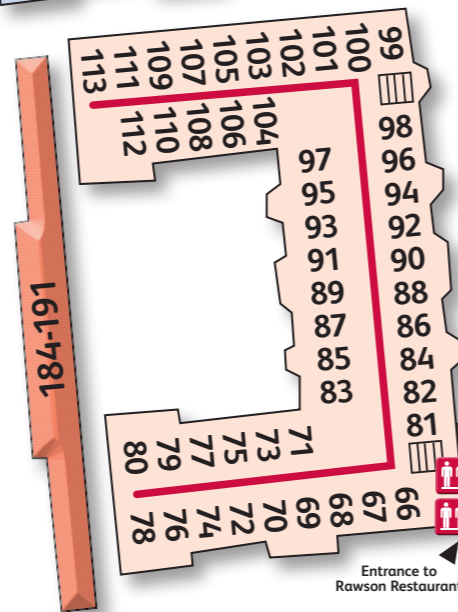

NIDD HALL

-  Car Parking
-  Lift
-  Tea Rooms
-  Toilets

Nidderdale East Wing Second Floor

(Please note, this floor is above the first floor, not next to it. This is the floor that leads to reception)

Nidderdale East Wing First Floor

(Please note, this floor is above the ground floor, not next to it)

Nidderdale East Wing Ground Floor

Main House Second Floor

(Please note this floor is above the 1st floor, not next to it)

Main House First Floor

(Please note this floor is above the ground floor, not next to it)

East Car Park

Private parking for rooms 184-191

The Courtyard First Floor

The Courtyard Ground Floor

The Cottage Second Floor

The Cottage First Floor

Courtyard Car Park

The Main House Ground Floor

Lower West Car Park

West Car Park