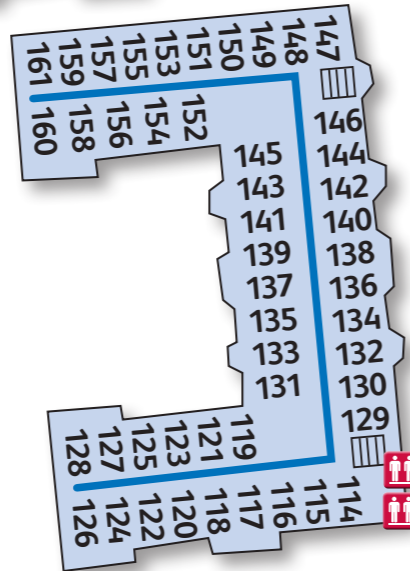

NIDD HALL

-  Car Parking
-  Lift
-  Tea Rooms
-  Toilets

Nidderdale East Wing Second Floor

(Please note, this floor is above the first floor, not next to it. This is the floor that leads to reception)

Nidderdale East Wing First Floor

(Please note, this floor is above the ground floor, not next to it)

Nidderdale East Wing Ground Floor

Main House Second Floor

(Please note this floor is above the 1st floor, not next to it)

Main House First Floor

(Please note this floor is above the ground floor, not next to it)

East Car Park

Private parking for rooms 184-191

The Courtyard First Floor

The Courtyard Ground Floor

The Cottage Second Floor

The Cottage First Floor

Courtyard Car Park

The Main House Ground Floor

Lower West Car Park

West Car Park