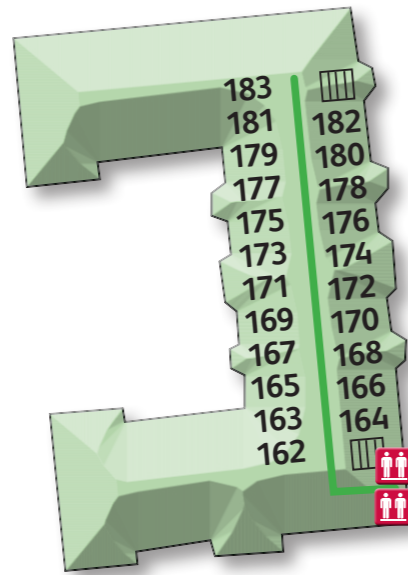

NIDD HALL

-  Car Parking
-  Lift
-  Tea Rooms
-  Toilets

Nidderdale East Wing Second Floor

(Please note, this floor is above the first floor, not next to it. This is the floor that leads to reception)

Nidderdale East Wing First Floor

(Please note, this floor is above the ground floor, not next to it)

Nidderdale East Wing Ground Floor

Main House Second Floor

(Please note this floor is above the 1st floor, not next to it)

Main House First Floor

(Please note this floor is above the ground floor, not next to it)

East Car Park

Private parking for rooms 184-191

The Courtyard First Floor

The Courtyard Ground Floor

The Cottage Second Floor

The Cottage First Floor

Courtyard Car Park

The Main House Ground Floor

Lower West Car Park

West Car Park