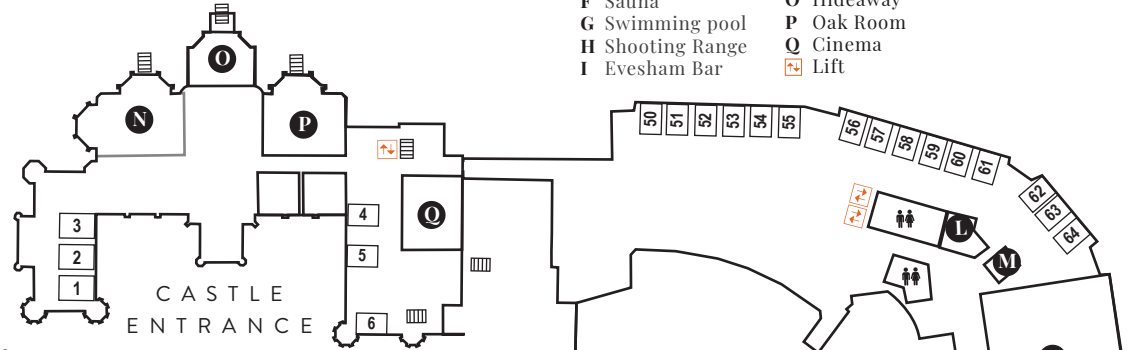

# STUDLEY CASTLE

- A The Stables Spa
- B Studio
- C Fitness Suite
- D Treatment rooms
- E Steam room
- F Sauna
- G Swimming pool
- H Shooting Range
- I Evesham Bar
- J The Arden Café Bar & Restaurant
- K Evesham Restaurant
- L Guest Services
- M Shop
- N Garden Room
- O Hideaway
- P Oak Room
- Q Cinema
- R Lift

STABLES WING FIRST FLOOR