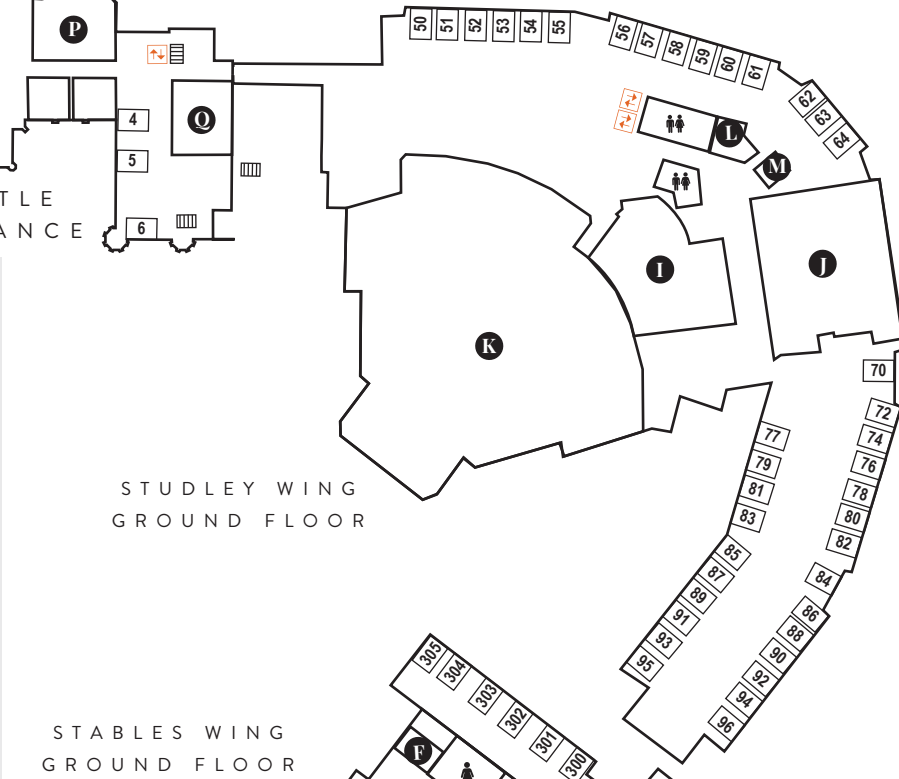

# STUDLEY CASTLE

- A The Stables Spa
- B Studio
- C Fitness Suite
- D Treatment rooms
- E Steam room
- F Sauna
- G Swimming pool
- H Shooting Range
- I Evesham Bar
- J The Arden Café Bar & Restaurant
- K Evesham Restaurant
- L Guest Services
- M Shop
- N Garden Room
- O Hideaway
- P Oak Room
- Q Cinema
- R Lift

STABLES WING FIRST FLOOR