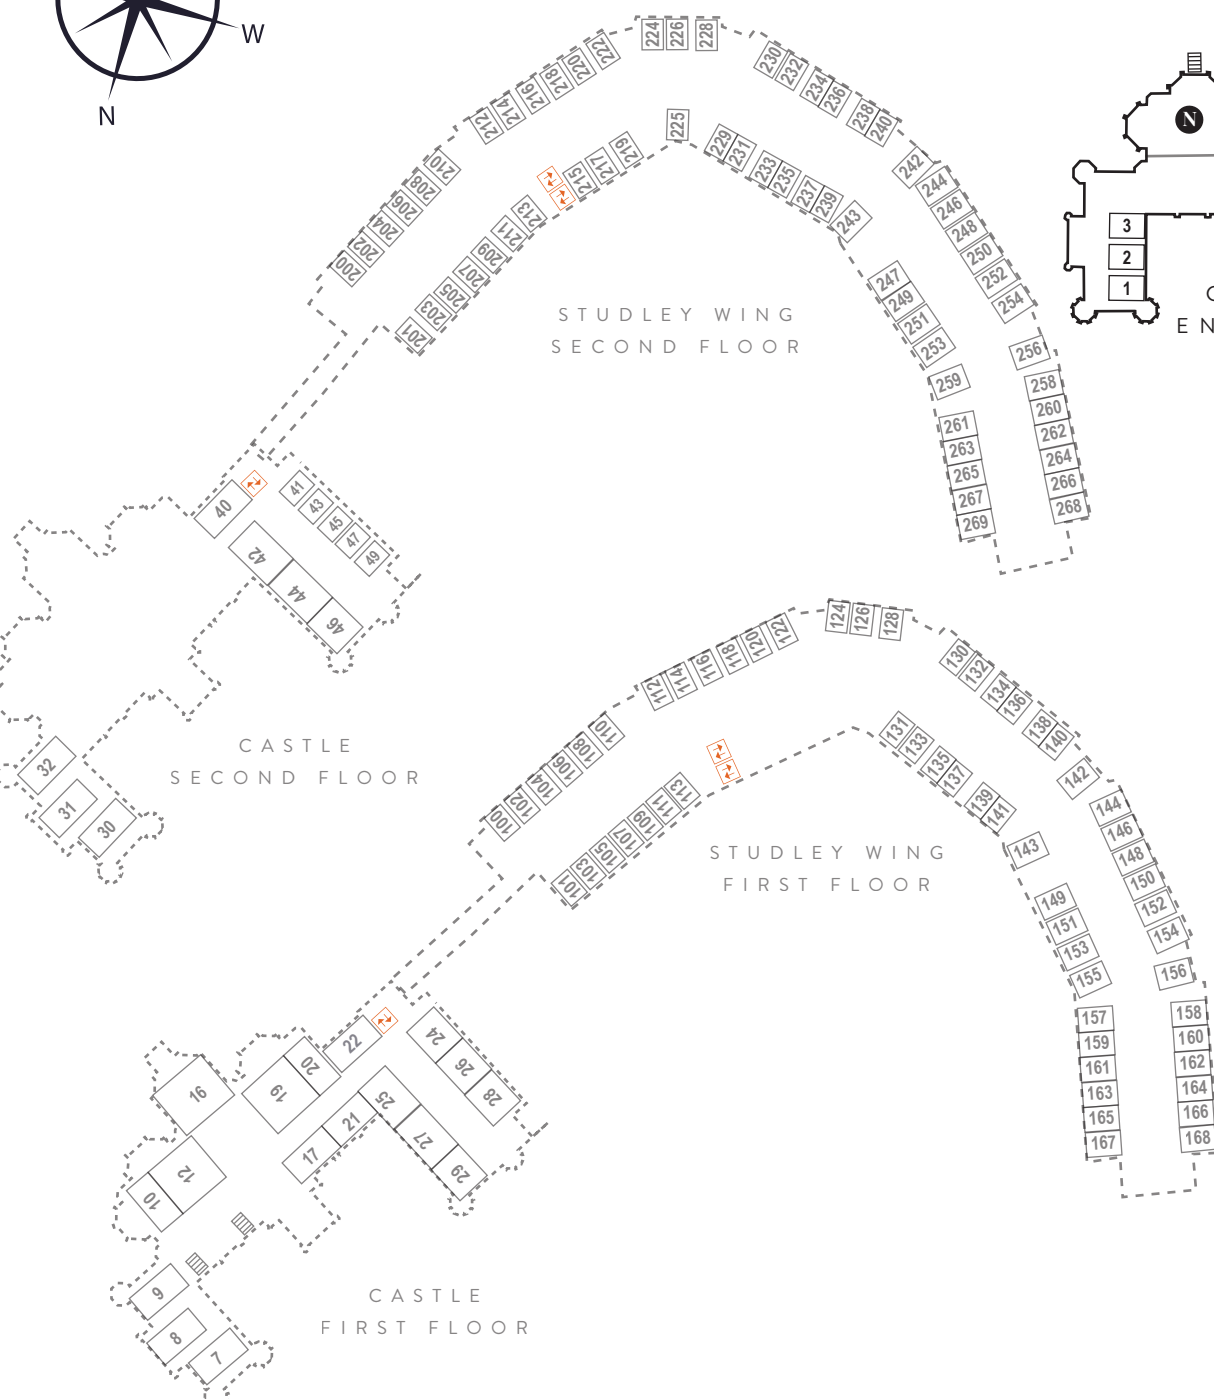

# STUDLEY CASTLE

- A The Stables Spa
- B Studio
- C Fitness Suite
- D Treatment rooms
- E Steam room
- F Sauna
- G Swimming pool
- H Shooting Range
- I Evesham Bar
- J The Arden Café Bar & Restaurant
- K Evesham Restaurant
- L Guest Services
- M Shop
- N Garden Room
- O Hideaway
- P Oak Room
- Q Cinema
- R Lift

STABLES WING FIRST FLOOR