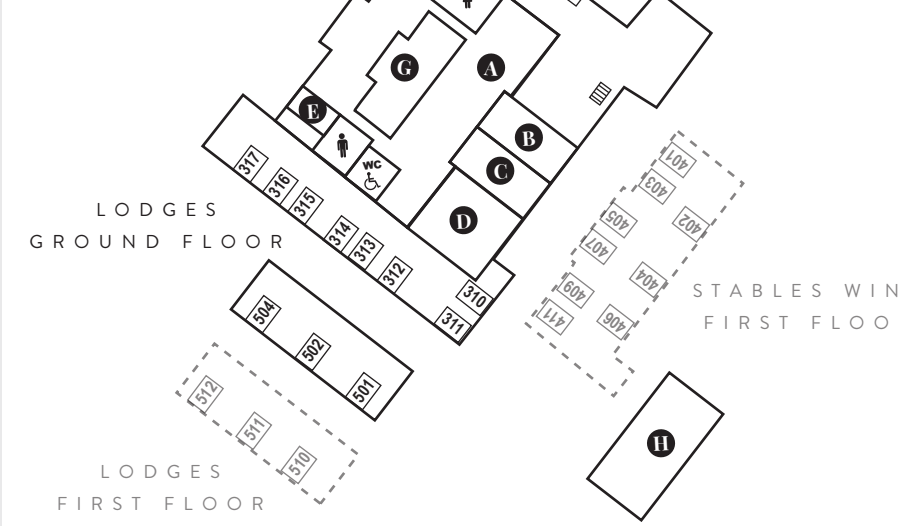

# STUDLEY CASTLE

- A The Stables Spa
- B Studio
- C Fitness Suite
- D Treatment rooms
- E Steam room
- F Sauna
- G Swimming pool
- H Shooting Range
- I Evesham Bar
- J The Arden Café Bar & Restaurant
- K Evesham Restaurant
- L Guest Services
- M Shop
- N Garden Room
- O Hideaway
- P Oak Room
- Q Cinema
- R Lift

STABLES WING FIRST FLOOR