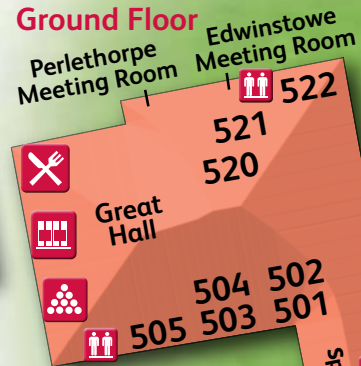

THORESBY HALL

Historic House
Third Floor

Historic House
Second Floor

Historic House
First Floor

Historic House
Lower Ground Floor

- Third Floor
- Second Floor
- First Floor
- Ground Floor
- Lower Ground Floor

-  Coffee Shop
-  Games Room
-  Gift Shop
-  Late Lounge Bar
-  Leisure & Spa Facilities
-  Library
-  Lift
-  The Blue Grill
-  The Sherwood Restaurant
(Lower Ground Floor)
-  Holiday Shop

Historic House
Ground Floor

New Wing
Lower Ground Floor

New Wing
Ground Floor

New Wing
First Floor

New Wing
Second Floor