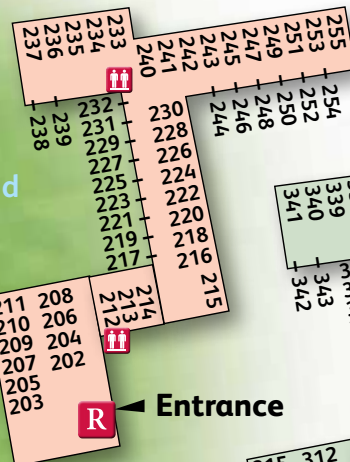

THORESBY HALL

Historic House
Third Floor

Historic House
Second Floor

Historic House
First Floor

Historic House
Lower Ground Floor

- Third Floor
- Second Floor
- First Floor
- Ground Floor
- Lower Ground Floor

-  Coffee Shop
-  Games Room
-  Gift Shop
-  Late Lounge Bar
-  Leisure & Spa Facilities
-  Library
-  Lift
-  The Blue Grill
-  The Sherwood Restaurant
(Lower Ground Floor)
-  Holiday Shop

Historic House
Ground Floor

New Wing
Lower Ground Floor

New Wing
Ground Floor

New Wing
First Floor

New Wing
Second Floor