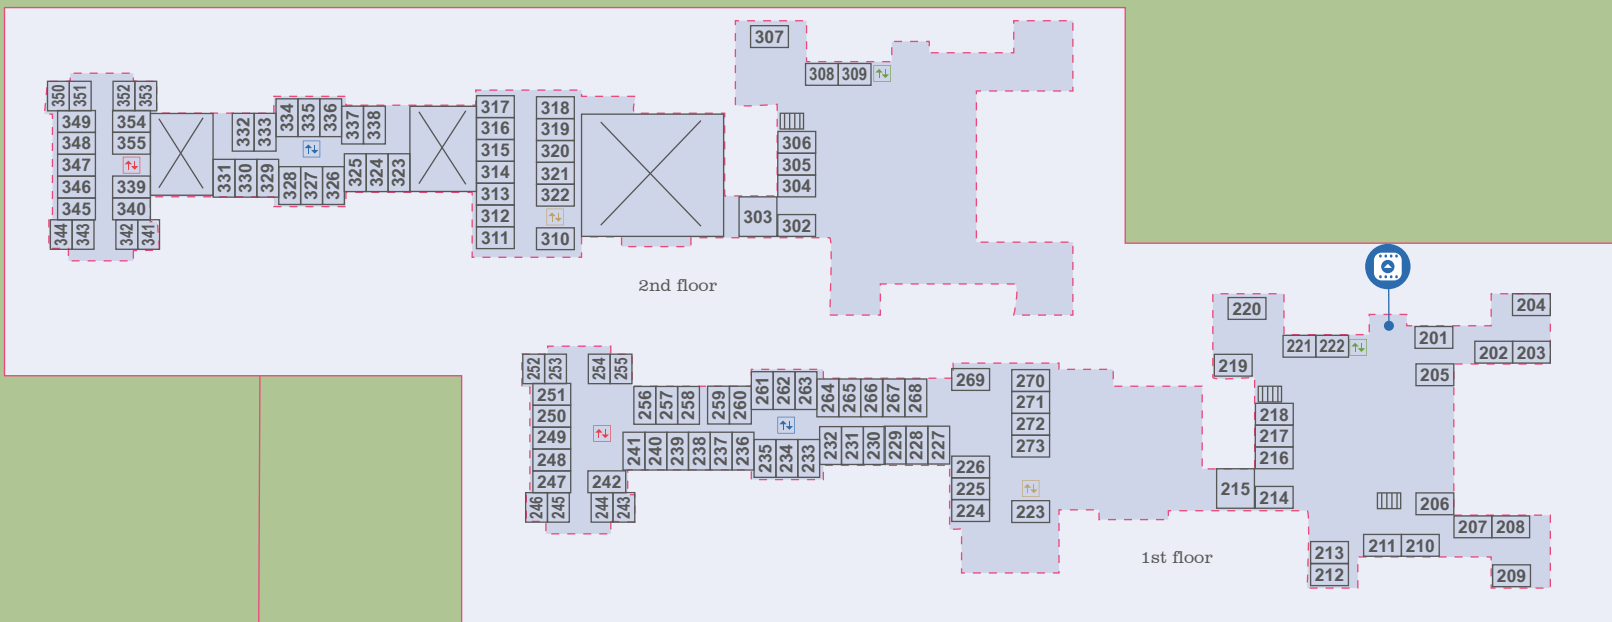

HOLME LACY HOUSE

-  Blue Room
-  Bremner Scott Restaurant
-  Car Park
-  Cinema
-  Courtyard Bistro
-  Disabled Toilet
-  Sir Robert's Study
-  Lady Helen's Sitting Room
-  Late Lounge
-  Leisure Club
-  Leisure Reception
-  Lift
-  Orchard Restaurant
-  Pitch & Putt
-  Reception
-  Salon Spa
-  Swimming Pool
-  Terrace Restaurant
-  Toilets
-  Treatment room